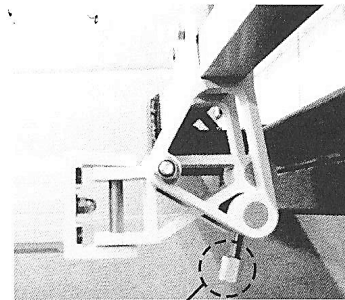

Hardware is available in White, Sand and Bronze colors.

Standard operation is by smooth German Geiger bevel gears and crank, or by optional Somfy 500 or 600 series motors depending of the size of the unit. Motors can be operated by switch or remote control, or integrated into other automated controls.

Arms are constructed utilizing double tensioned springs connected to the forearm with stainless steel chain.

The torsion bar, front bar, roller tube, wall and hood brackets and arm profiles are all manufactured with powder coated extruded high quality aluminum.

Options include: Heavy gauge extruded aluminum hood and retractable valance.

Product Coverage:

Horizontal Widths:

60 to 480 inches (5' to 40')

Larger Units available, call to discuss fabrication and pricing.

Projections:

49 to 144 inches (4' 1" to 12')

Roller Tube:

78 mm, Slotted, Extruded Aluminum 6061-T6 alloy, mill finish.

Mode of Operation:

Hand Crank or Tubular Motor

Hardware Colors:

White, Sand and Bronze

5/8" Pitch Adjustment