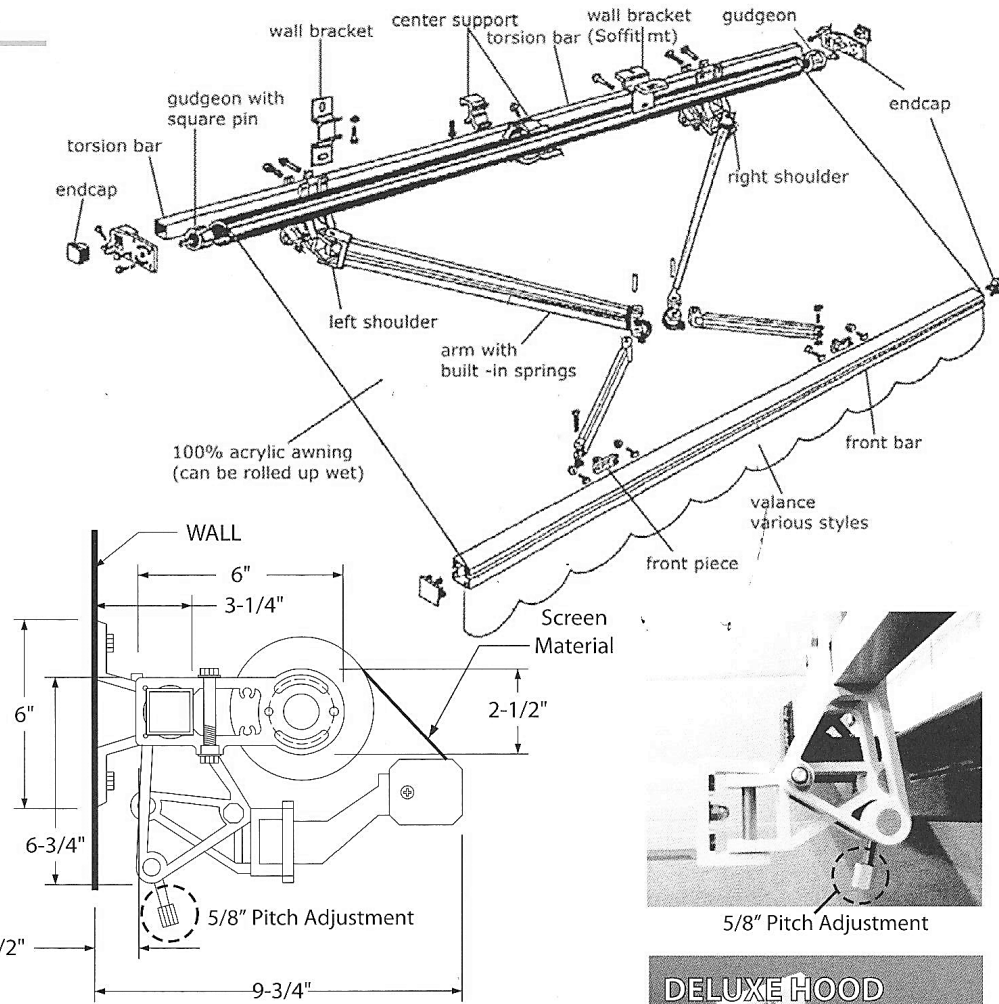

Hardware is available in White, Sand and Bronze colors.

Standard operation is by smooth German Geiger bevel gears and crank, or by optional Somfy 500 or 600 series motors depending of the size of the unit. Motors can be operated by switch or remote control, or integrated into other automated controls.

Arms are constructed utilizing double tensioned springs connected to the forearm with stainless steel chain.

The torsion bar, front bar, roller tube, wall and hood brackets and arm profiles are all manufactured with powder coated extruded high quality aluminum.

Options include: Heavy gauge extruded aluminum hood and retractable valance.

Product Coverage:

Horizontal Widths:

60 to 480 inches (5' to 40')

Larger Units available, call to discuss fabrication and pricing.

Projections:

49 to 144 inches (4' 1" to 12')

Roller Tube:

78 mm, Slotted, Extruded Aluminum 6061-T6 alloy, mill finish.

Mode of Operation:

Hand Crank or Tubular Motor

Hardware Colors:

White, Sand and Bronze

5/8" Pitch Adjustment